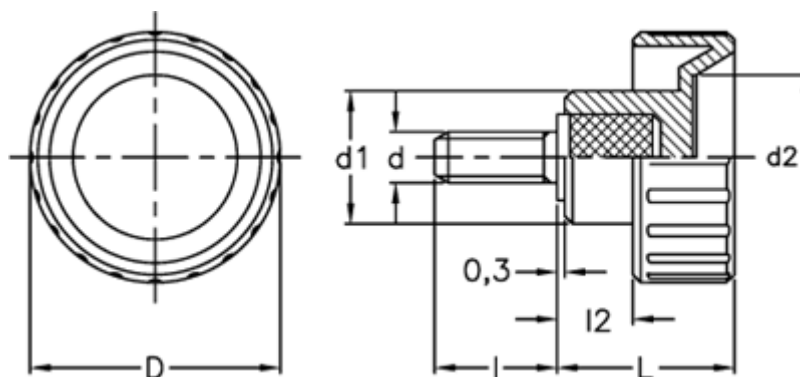

# Data Sheet

Article number: 2302006546  
Description: E+G Fluted grip knob  
BT.20 p-M5x16

## Measures

d = 20  
d1 = 12  
d2 = 11  
d 6g = M5  
l = 16  
L = 16.0  
l2 = 6.0